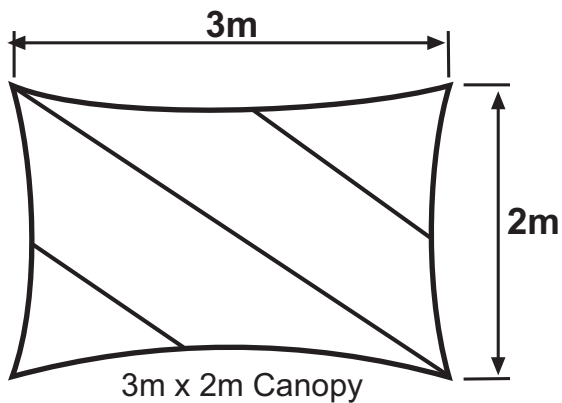

The Rectangle

Typical fixing for canopy

gardenshade.co.uk
 Garaway House
 Chantry Road
 Clifton, Bristol.
 BS8 2QF.

T: 0870 609 0051
 F: 0870 609 0052

REC01

garden
 shade
 .co
 .uk