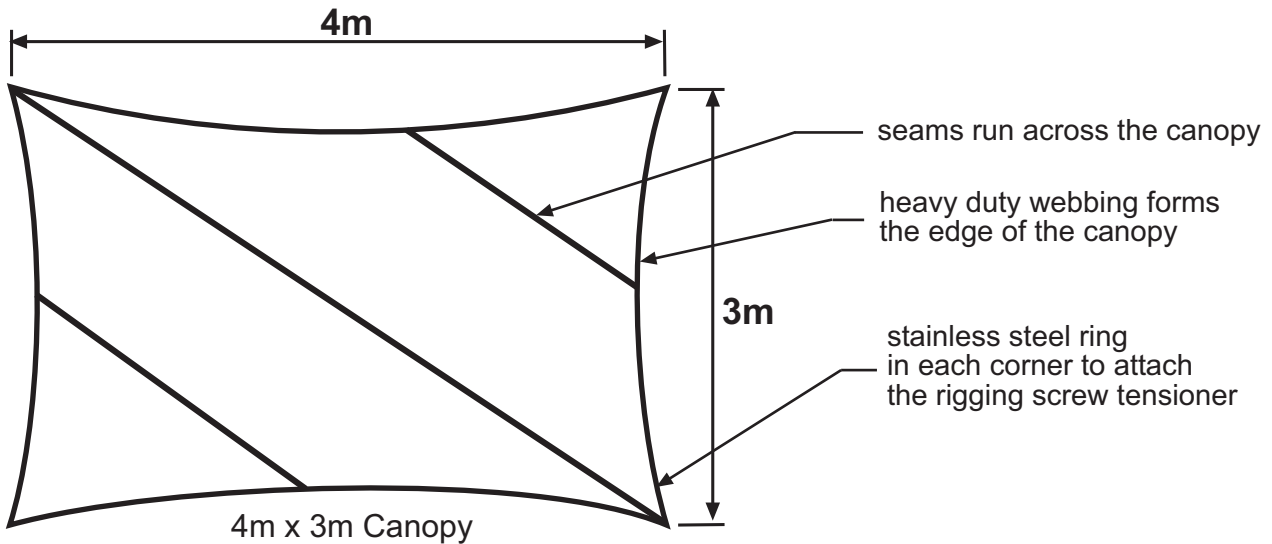

The Rectangle

Typical fixing for canopy

gardenshade.co.uk
 Garaway House
 Chantry Road
 Clifton, Bristol.
 BS8 2QF.

T: 0870 609 0051
 F: 0870 609 0052

REC01

garden
 shade
 .co
 .uk