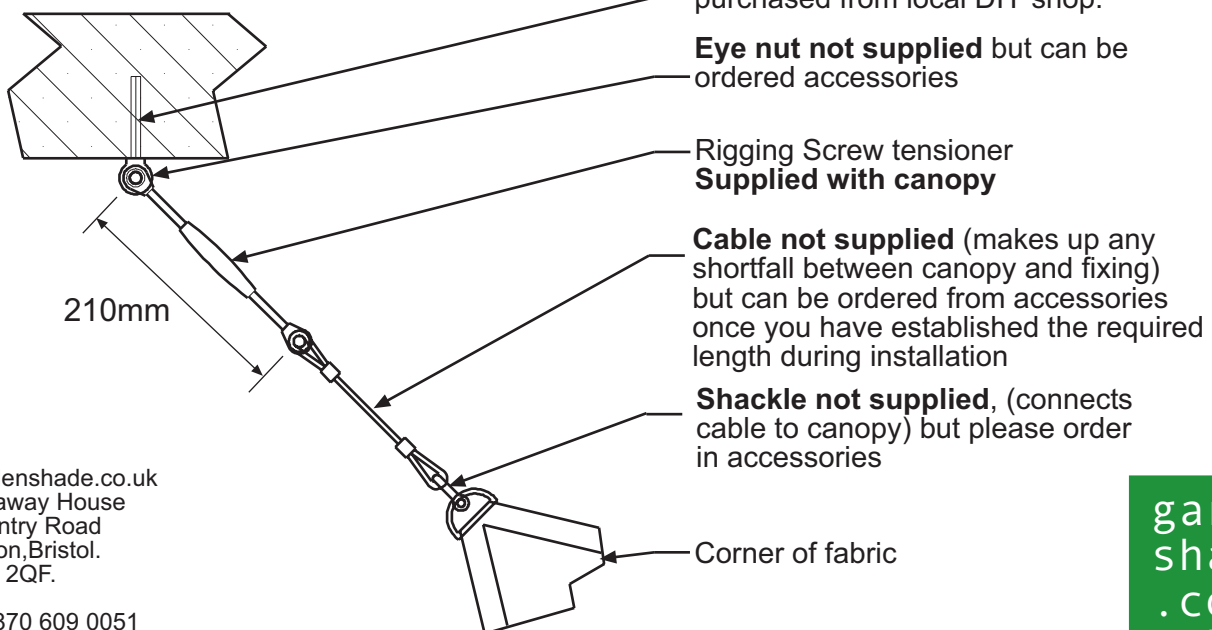

The Rectangle

Typical fixing for canopy

gardenshade.co.uk
 Garaway House
 Chantry Road
 Clifton, Bristol.
 BS8 2QF.

T: 0870 609 0051
 F: 0870 609 0052

REC01

garden
 shade
 .co
 .uk